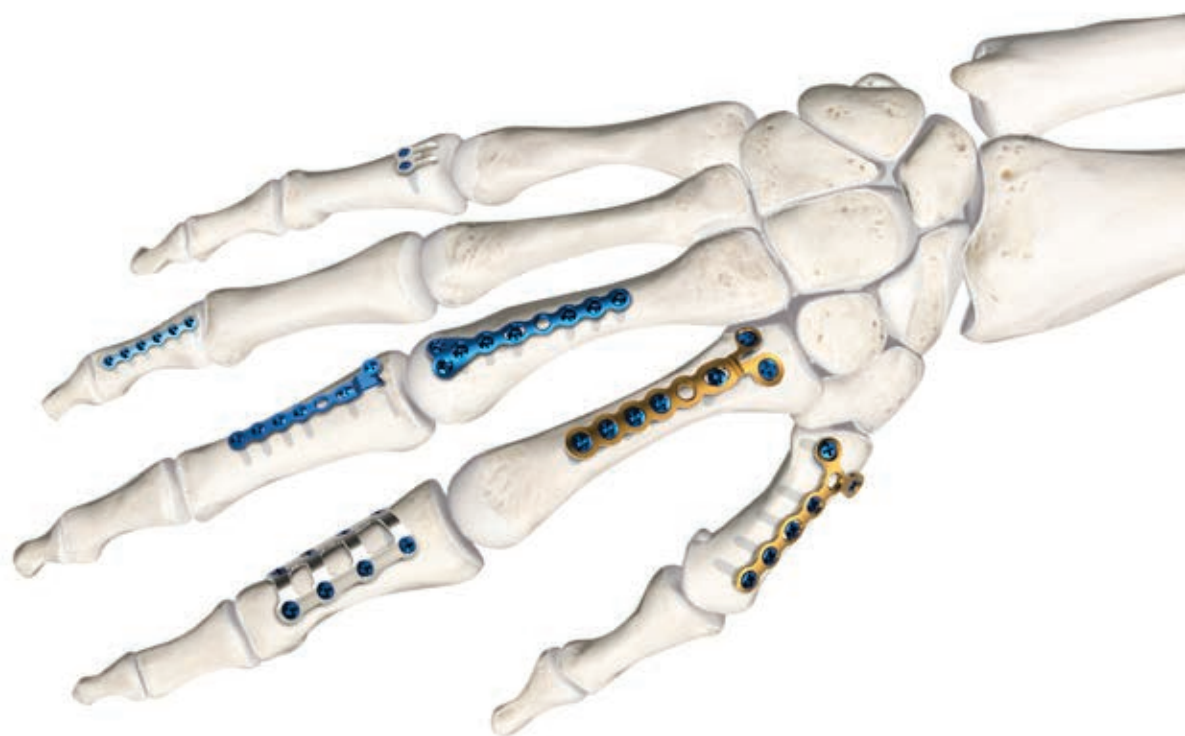

2,4mm

Thickness: 1,3 mm
Plates scale: 1/1

DTH-1370-61K

Grid Locking Plate 2,4mm - **LEFT**
Placa 2,4mm em rede com bloqueio - **esquerda**
Plaque 2,4mm de maille avec blocage - **gauche**
Placa de bloqueo malla 2,4mm - **izquierda**

DTH-1372-61K

Grid Locking Plate 2,4mm - **RIGHT**
Placa 2,4mm em rede com bloqueio - **direita**
Plaque 2,4mm de maille avec blocage - **droit**
Placa de bloqueo malla 2,4mm - **derecha**

DTH-1304-60K

Straight LCP* 2,4mm - 4 Holes
Placa 2,4mm reta LCP* - 4 furos
Plaque 2,4mm LCP* droite - 4 trous
Placa recta LCP* 2,4mm - 4 agujeros

DTH-1306-60K

Straight LCP* 2,4mm - 6 Holes
Placa 2,4mm reta LCP* - 6 furos
Plaque 2,4mm LCP* droite - 6 trous
Placa recta LCP* 2,4mm - 6 agujeros

DTH-1308-60K

Straight LCP* 2,4mm - 8 Holes
Placa 2,4mm reta LCP* - 8 furos
Plaque 2,4mm LCP* droite - 8 trous
Placa recta LCP* 2,4mm - 8 agujeros

*LCP: Local Compression Plate