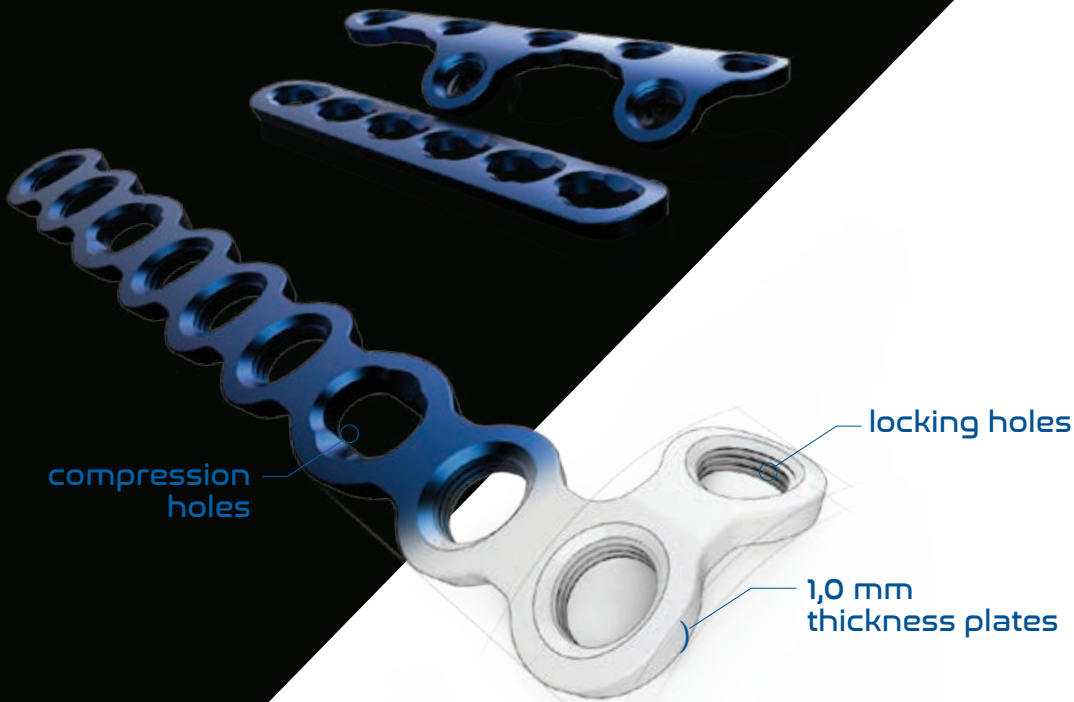

2,0 mm

REGULAR HAND PLATE SYSTEM

compression holes

locking holes

1,0 mm thickness plates

Self-tapping 2,0 mm screw

Parafuso autorroscante 2,0 mm
Vis autotaraudante 2,0 mm
Tornillo autorroscante 2,0 mm

Self-tapping locking 2,0 mm screw

Parafuso de bloqueio autorroscante 2,0 mm
Vis de bloqueio autotaraudante 2,0 mm
Tornillo de bloqueio autorroscante 2,0 mm