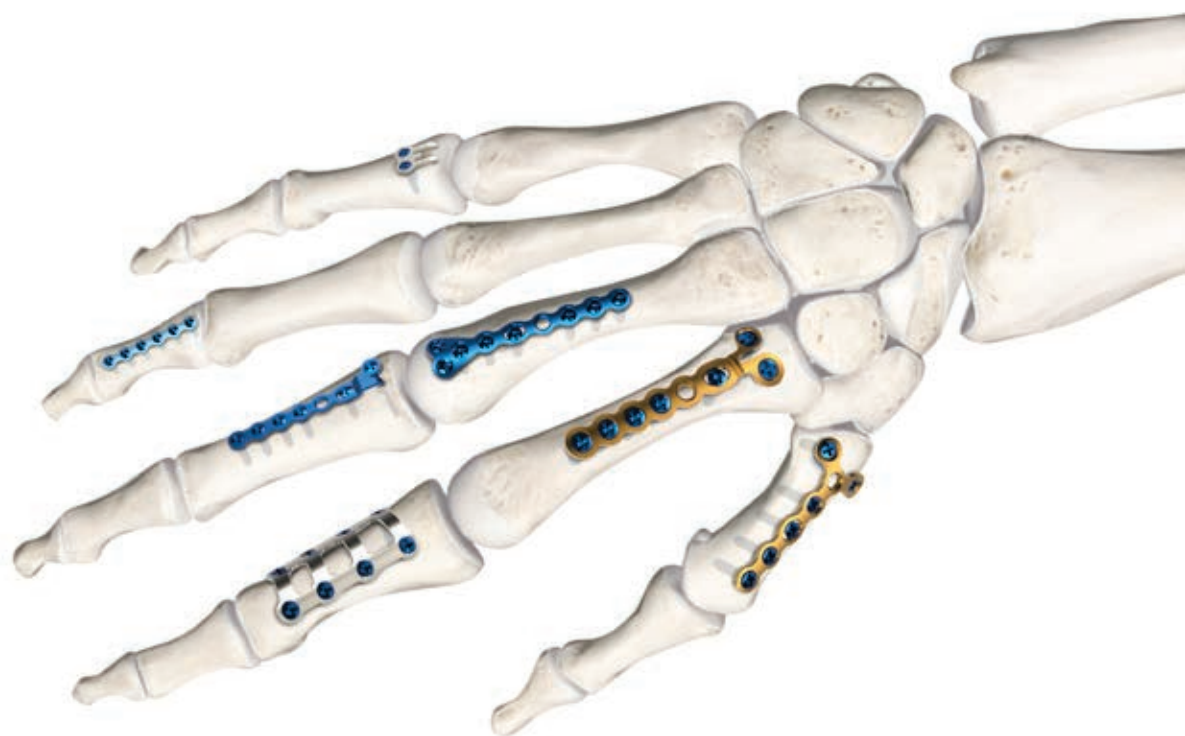

2,0mm

Thickness: 1,0 mm
Plates scale: 1/1

DTH-1070-61K

Grid Locking Plate 2,0mm - **LEFT**
Placa 2,0mm em rede com bloqueio - **esquerda**
Plaque 2,0mm de maille avec blocage - **gauche**
Placa de bloqueo malla 2,0mm - **izquierda**

DTH-1072-61K

Grid Locking Plate 2,0mm - **RIGHT**
Placa 2,0mm em rede com bloqueio - **direita**
Plaque 2,0mm de maille avec blocage - **droit**
Placa de bloqueo malla 2,0mm - **derecha**

DTH-1004-60K

Straight LCP* 2,0mm - 4 Holes
Placa 2,0mm reta LCP* - 4 furos
Plaque 2,0mm LCP* droite - 4 trous
Placa recta LCP* 2,0mm - 4 agujeros

DTH-1006-60K

Straight LCP* 2,0mm - 6 Holes
Placa 2,0mm reta LCP* - 6 furos
Plaque 2,0mm LCP* droite - 6 trous
Placa recta LCP* 2,0mm - 6 agujeros

DTH-1008-60K

Straight LCP* 2,0mm - 8 Holes
Placa 2,0mm reta LCP* - 8 furos
Plaque 2,0mm LCP* droite - 8 trous
Placa recta LCP* 2,0mm - 8 agujeros

*LCP: Local Compression Plate